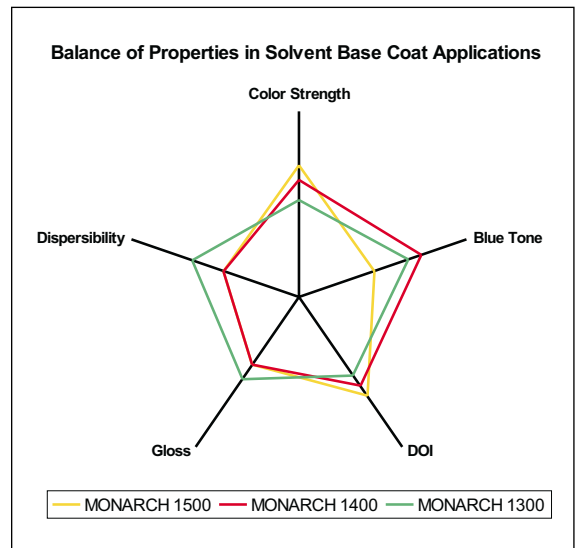

Performance Comparison to Other High Color Pigment Blacks

Packaging Options

Multi Unit	Intermediate	Bulk
25 lb paper	Not Available	Not Available

MSDS

Material Safety Data Sheets are available from all Regional Sales Offices. The location of the nearest Sales Office can be found below.